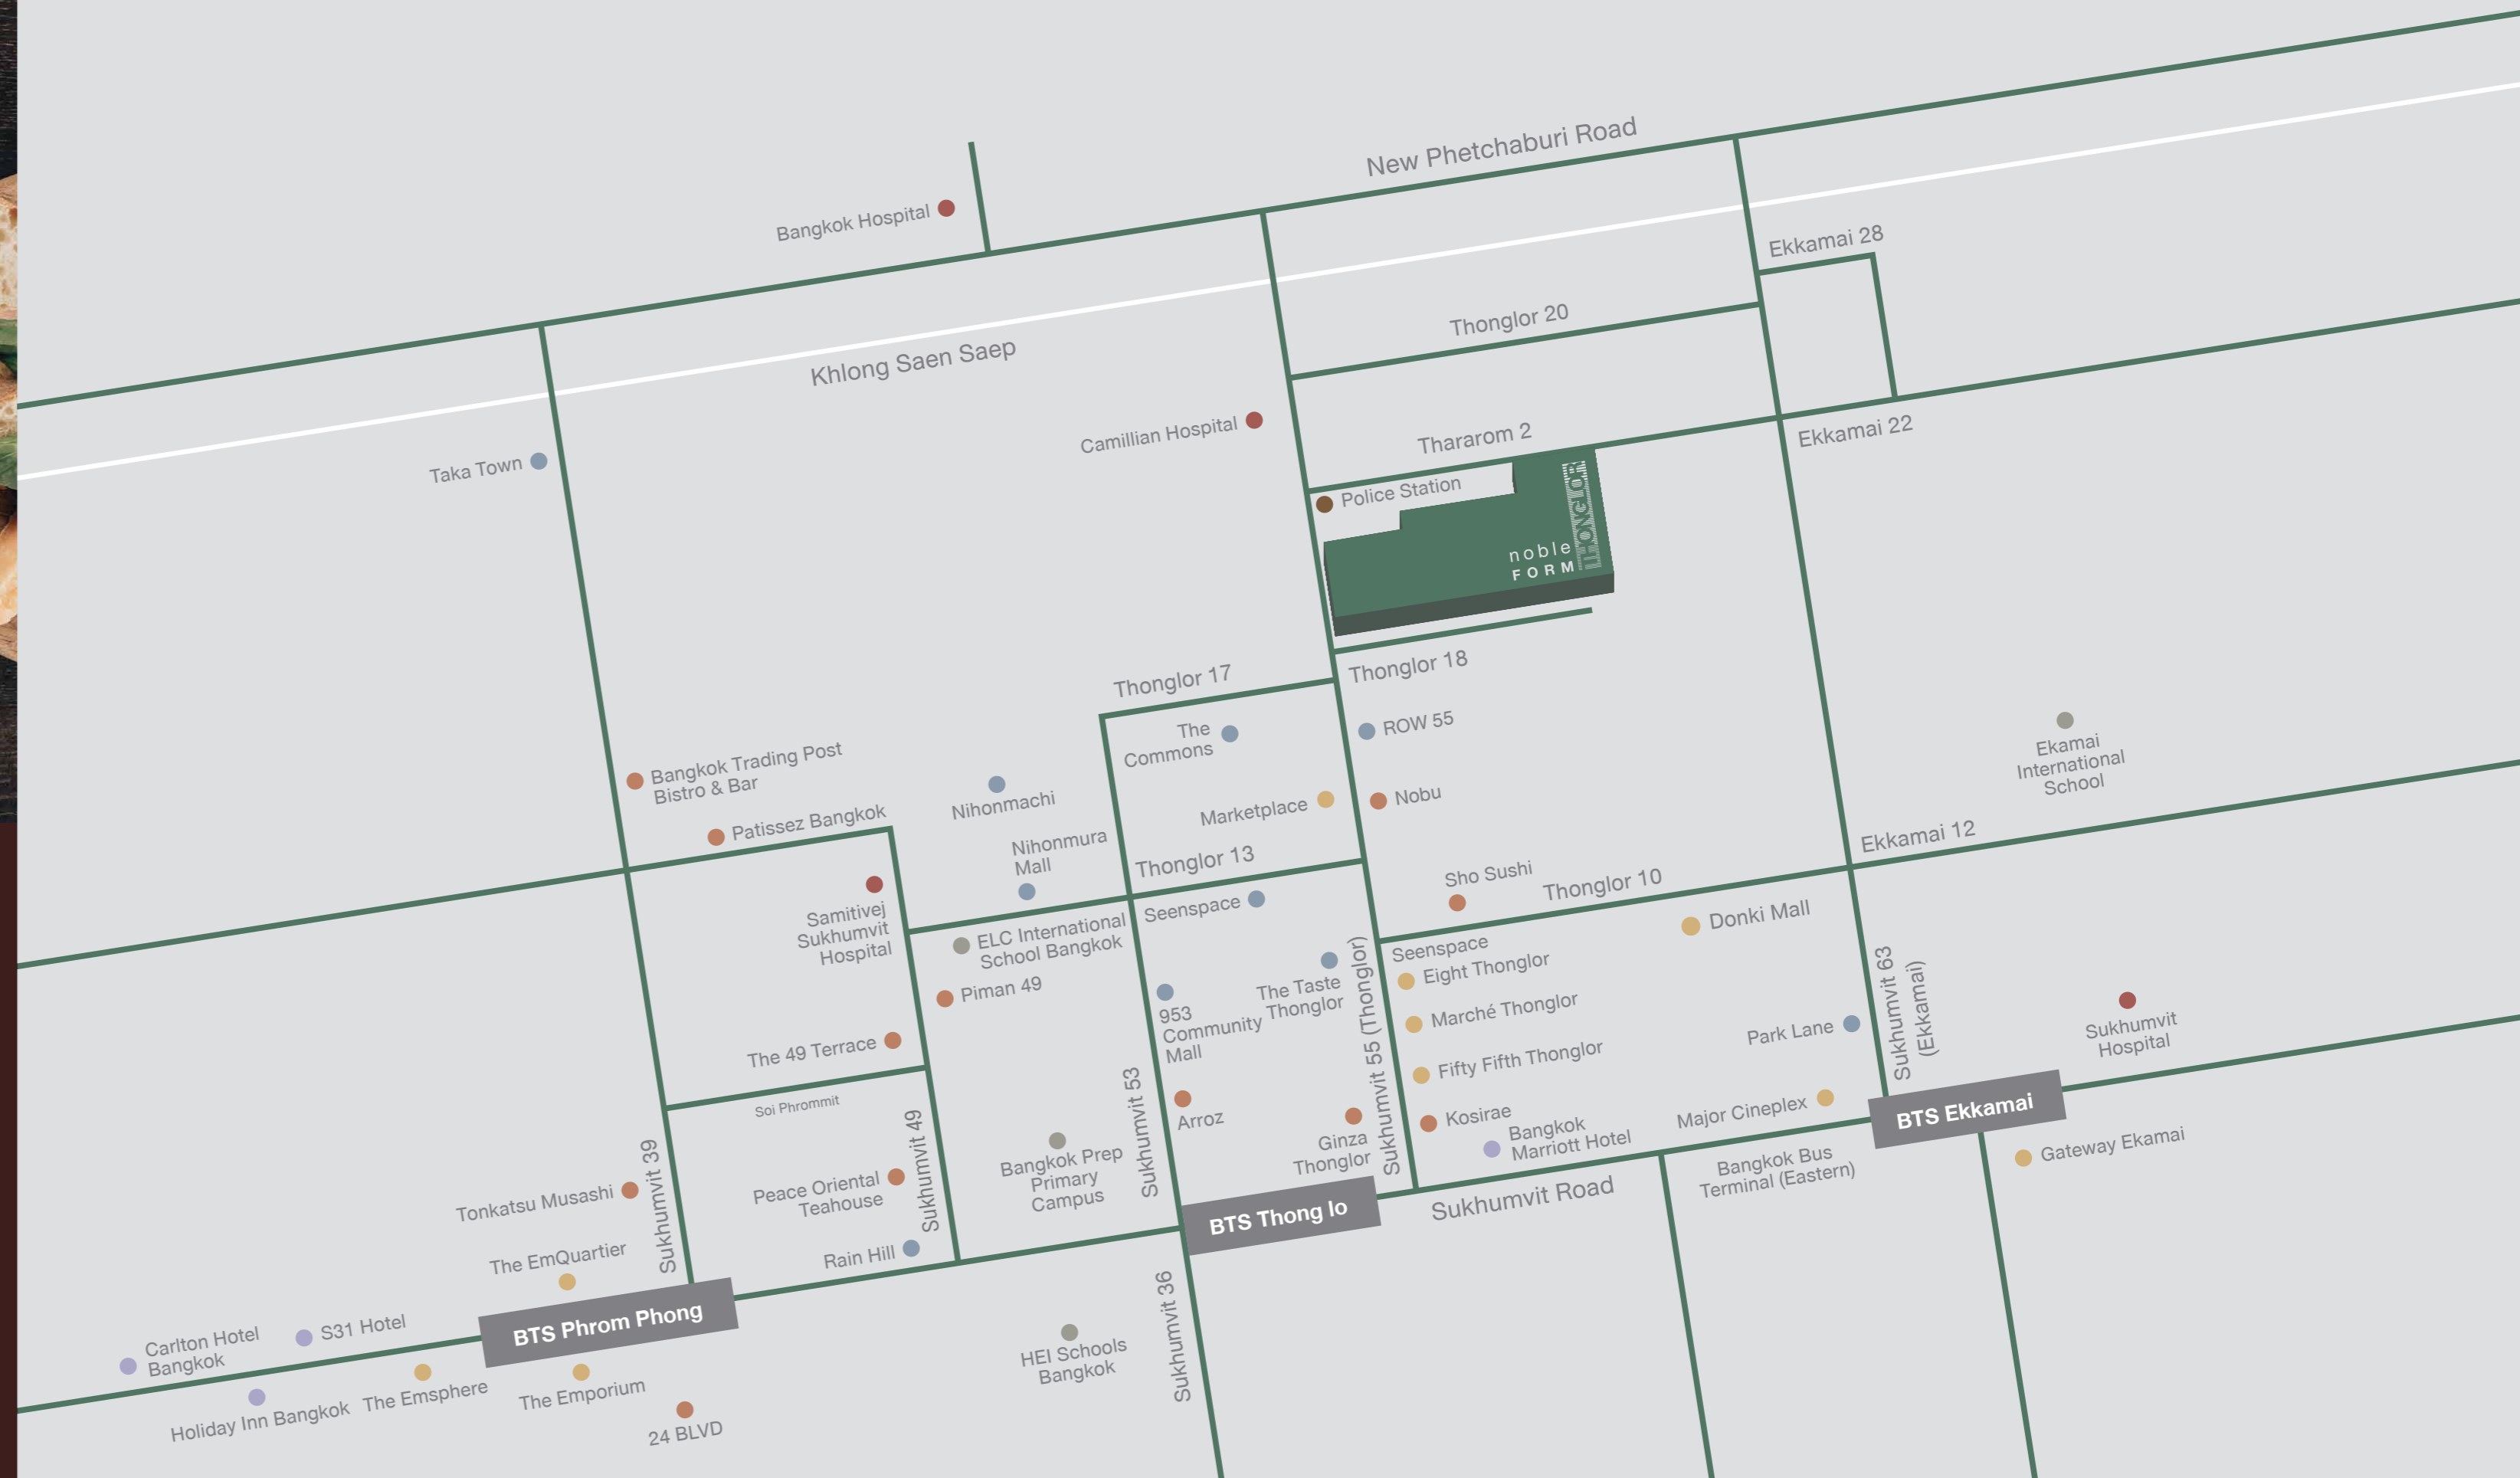

ONE FORM that minimises
EVERY COMMUTE TIME

More information about
Noble Form Thonglor
nobleurl.com/FORM_THONGLOR
LINE @NobleDev

- BTS
- Department Store
- Hotel
- School & University
- Restaurant
- Community Mall
- Hospital
- Police Station